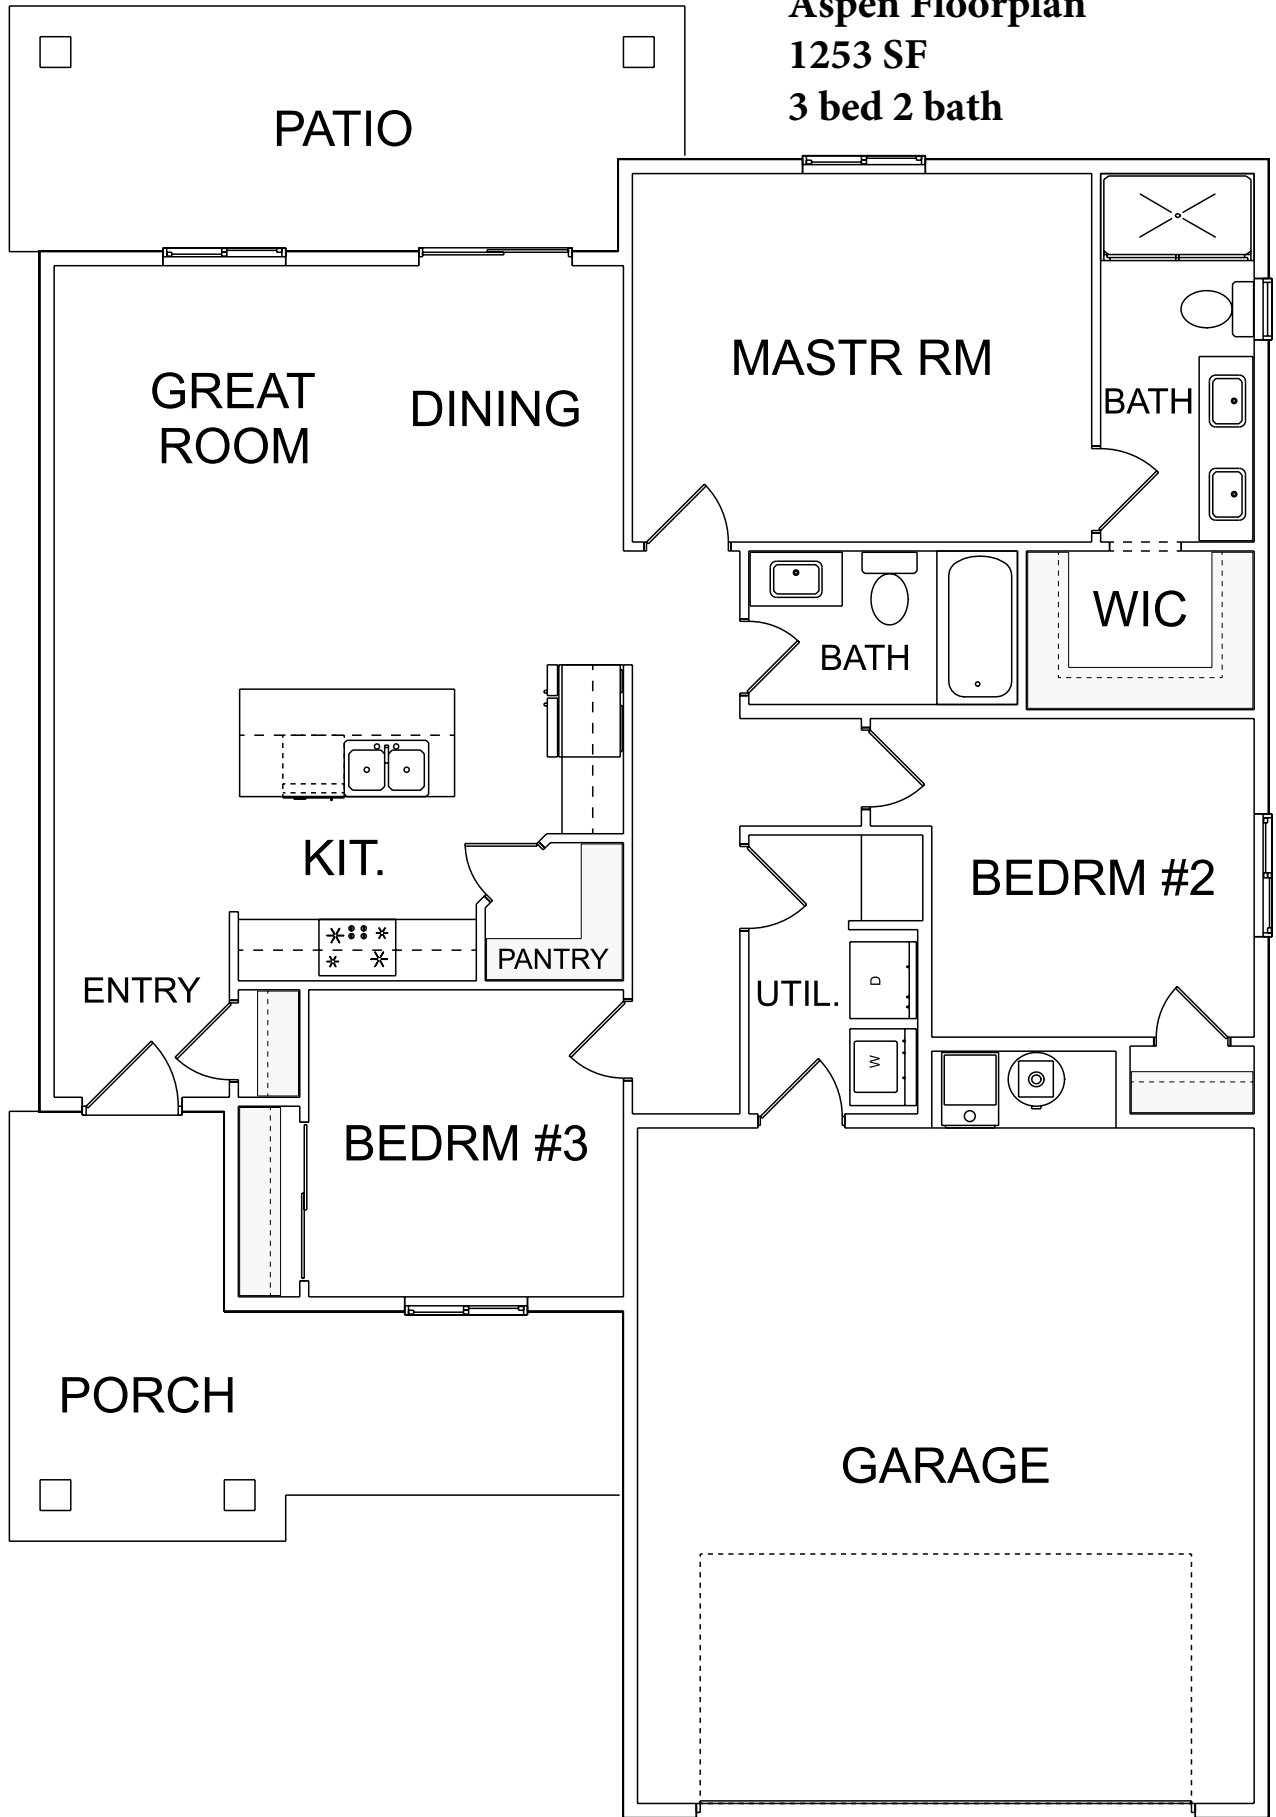

Aspen Floorplan

1253 SF

3 bed 2 bath

MAIN LEVEL FLOOR PLAN